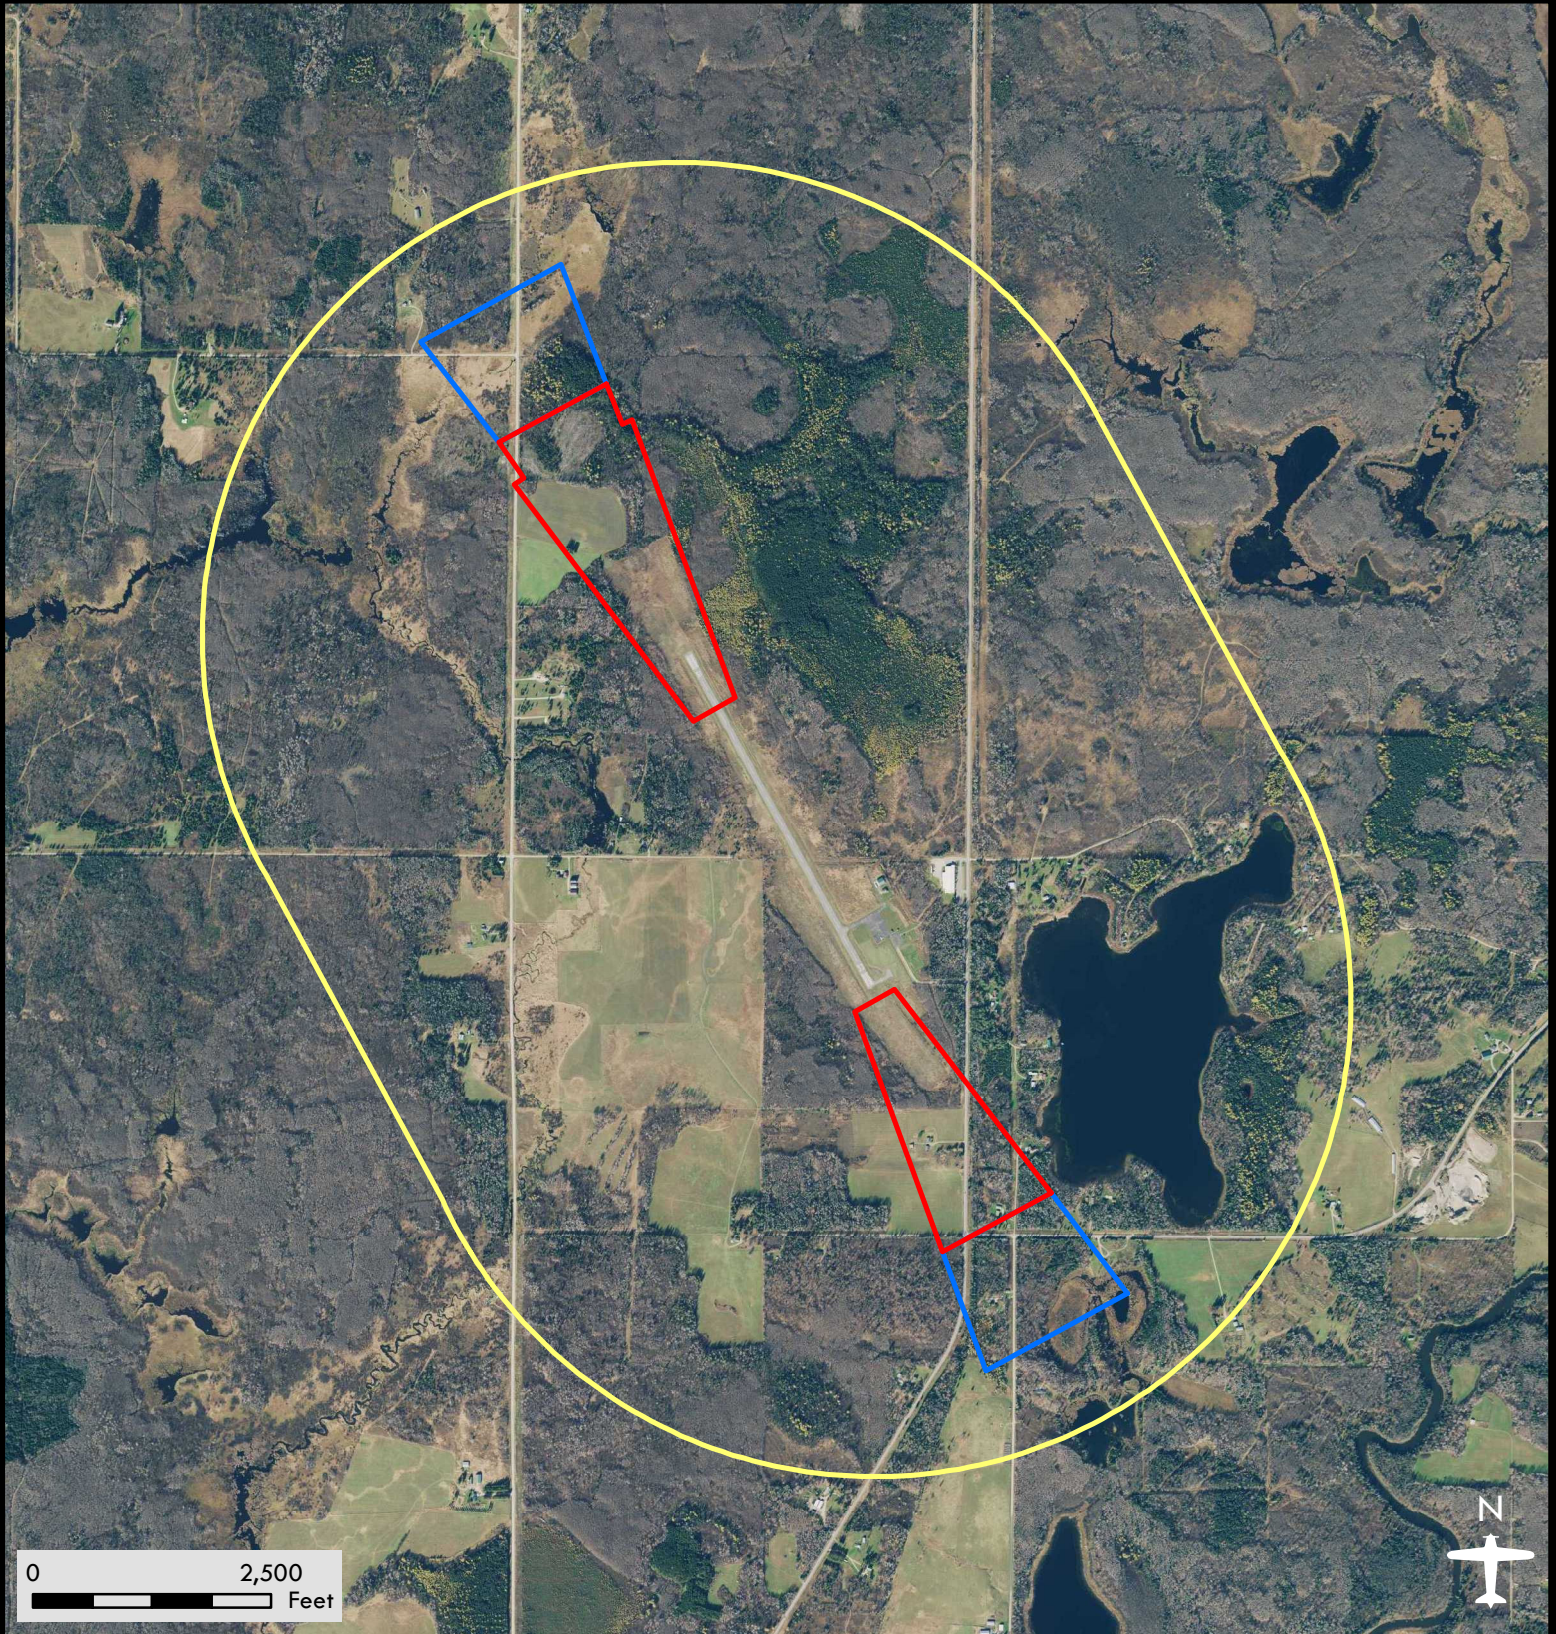

Bigfork Municipal Airport

Airport Safety Zones

Date: 08/08/2018

Legend

- Zone A
- Zone B
- Zone C

DISCLAIMER: This is not an official zoning map. To view the official map and ordinance for this airport, please visit the Airport Zoning Information Warehouse at <https://www.dot.state.mn.us/aero/planning/zoning-warehouse.html>. The State of Minnesota makes no representations or warranties expressed or implied, with respect to the reuse of the data provided herewith regardless of its format or the means of its transmission. There is no guarantee or representation to the user as to the accuracy, currency, suitability, or reliability of this data for any purpose. The user accepts the data "as is." The State of Minnesota assumes no responsibility for loss or damage incurred as a result of any user's reliance on this data. All maps and other material provided herein are protected by copyright. Permission is granted to copy and use the materials herein.